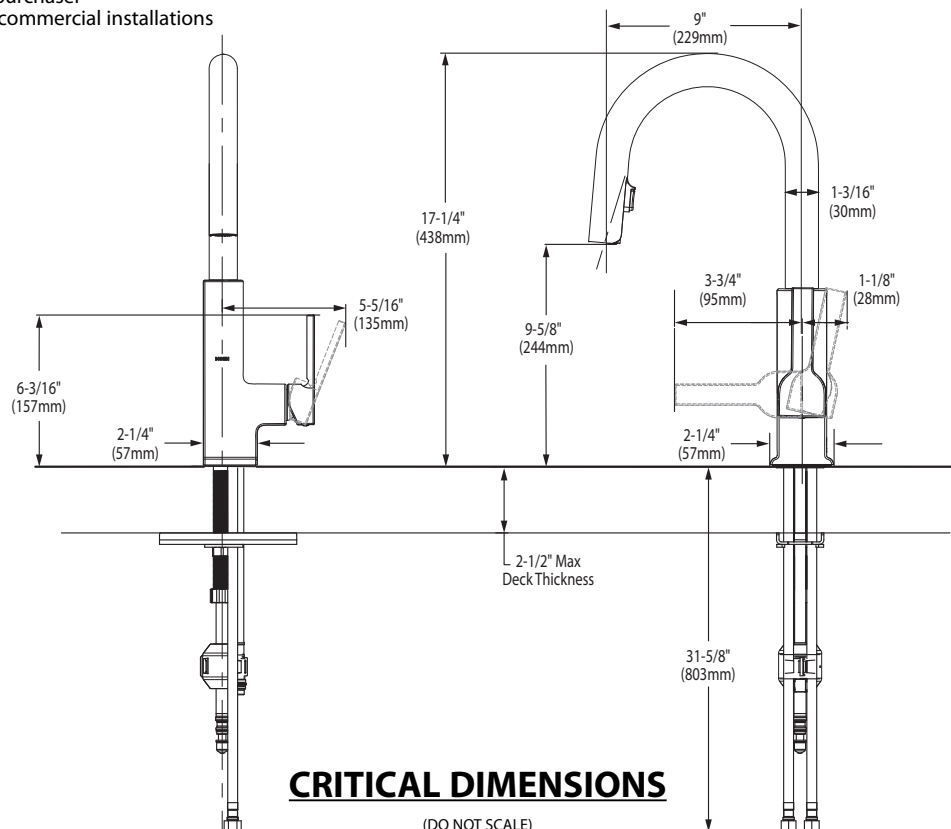

Buy it for looks. Buy it for life.®

Specifications

FAUCET DESCRIPTION

- Reflex™ pulldown system offers smooth operation, easy movement and secure docking
- Metal construction with various finishes identified by suffix
- Quick connect installation
- Pulldown spray with 68" braided hose
- Flexible supply lines with 3/8" compression fittings
- High arc spout provides height and reach to fill or clean large pots while pulldown wand provides the maneuverability for cleaning or rinsing
- 360° rotating spout
- Faucet designed for handle to be mounted on right side

OPERATION

- Lever style handle
- Temperature controlled by 100° arc of handle travel
- Operates with less than 5 lbs. of force
- Operates in stream or spray mode in the pulldown or retracted position

FLOW

- Flow is limited to 1.5 gpm (5.7 L/min) at 60 psi

CARTRIDGE

- 1255™ Duralast™ cartridge

STANDARDS

- Third party certified to IAPMO Green, ASME A112.18.1/CSA B125.1 and all applicable requirements therein including NSF 61/9G
- Meets CalGreen and Georgia SB370 requirements
- Contains no more than 0.25% weighted average lead content
- Complies with California Proposition 65 and with the Federal Safe Drinking Water Act
- The backflow protection system in the device consists of two independently operating check valves, a primary and a secondary which prevent backflow

Models: S72308 series

NOTE: THIS FAUCET IS DESIGNED TO BE INSTALLED THRU 1 HOLE, 1-1/2" (38mm) MIN. DIA..

FOR MORE INFORMATION CALL: 1-800-BUY-MOEN

www.moen.com